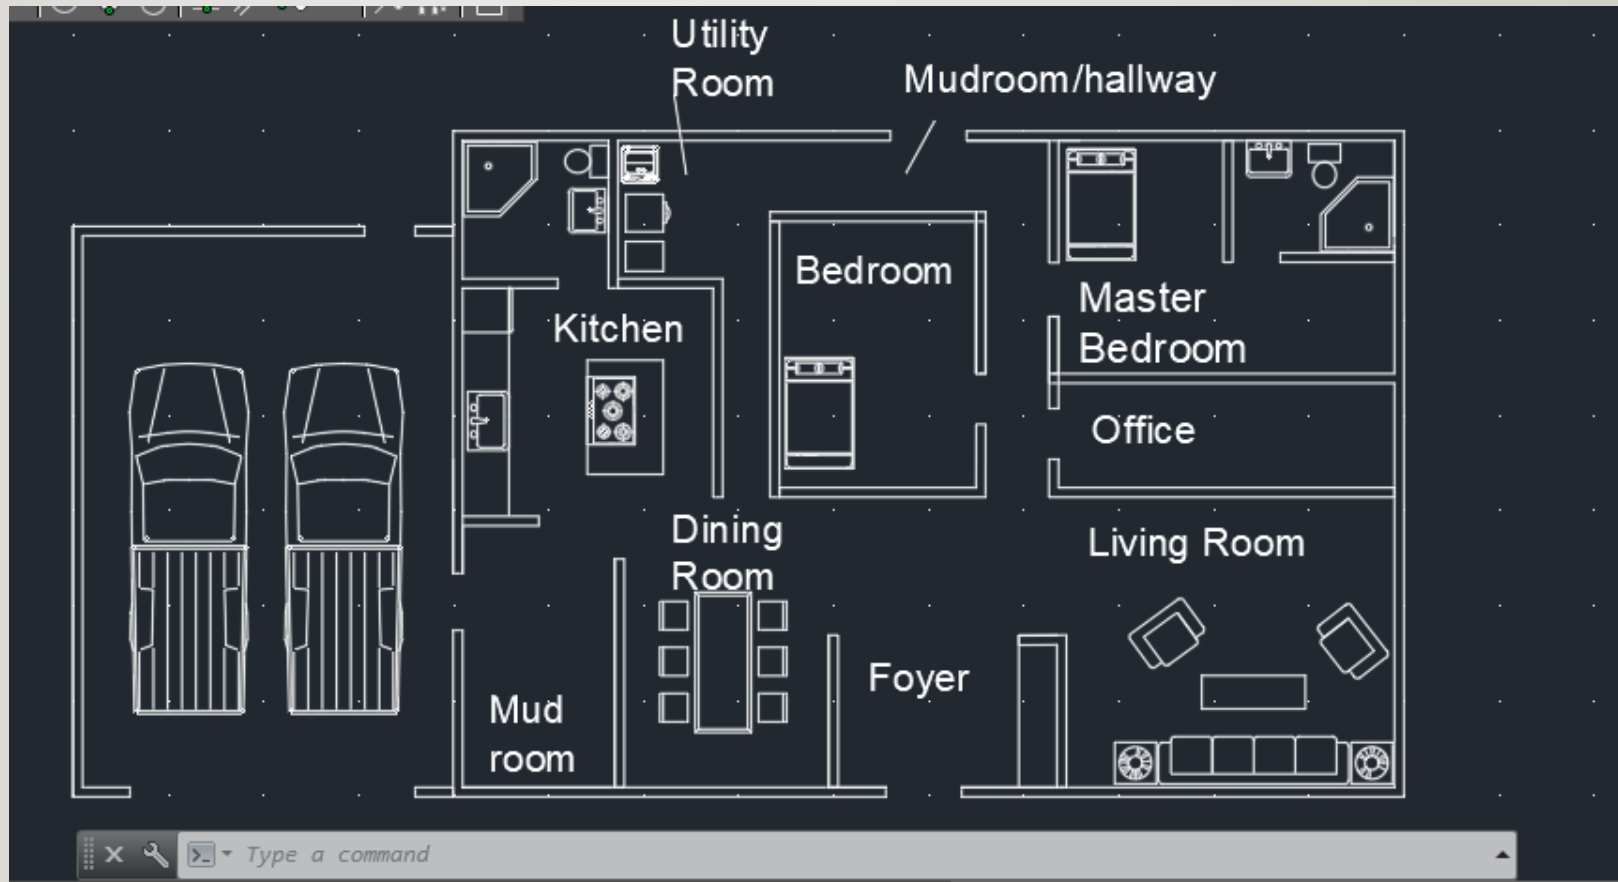

ARCHITECTURAL PROJECT

- Furniture