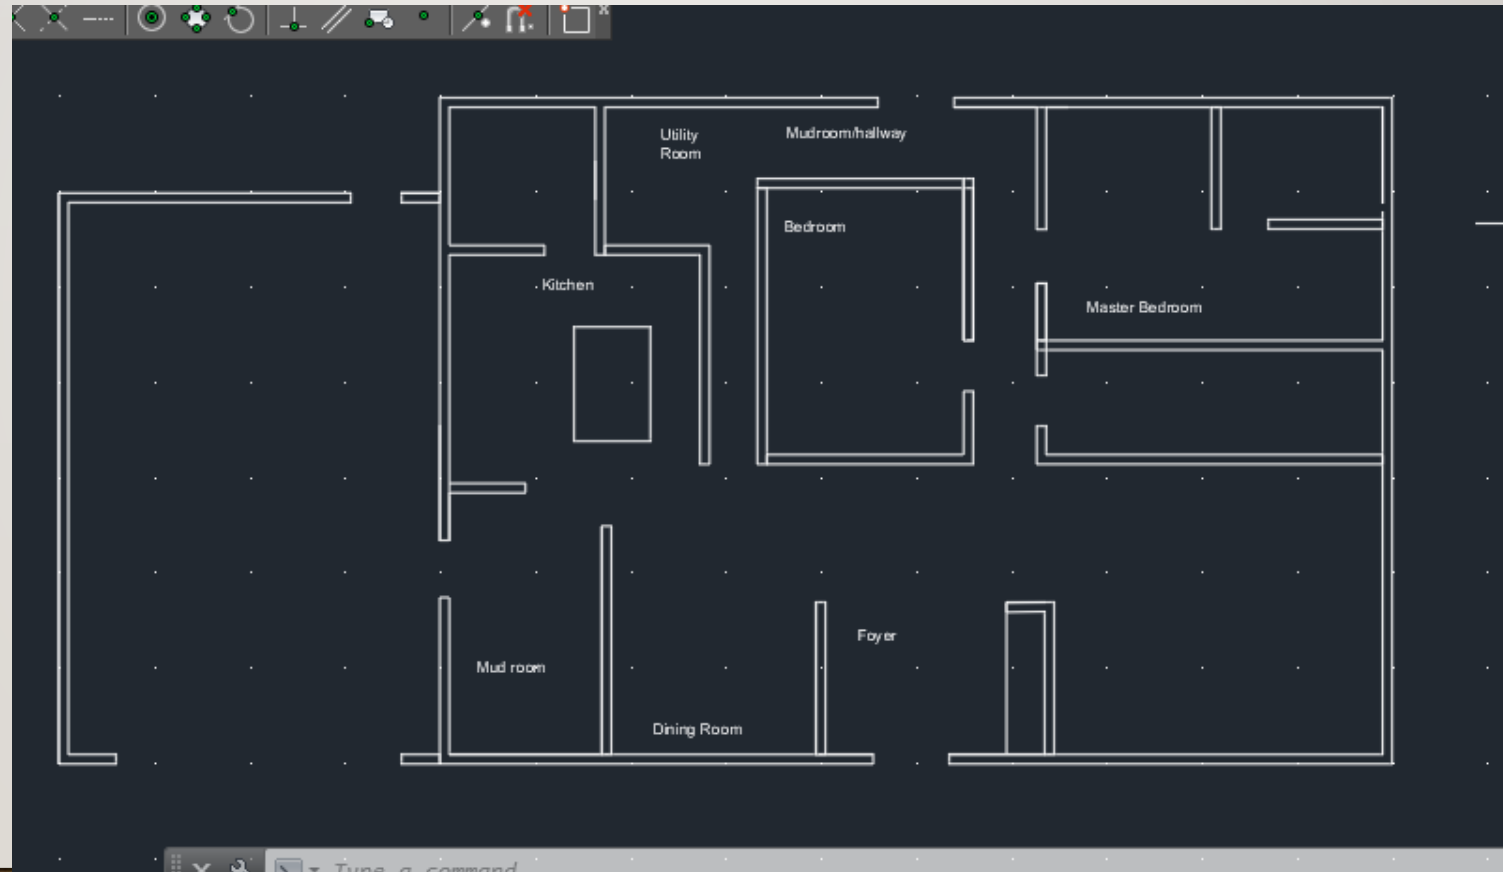

ARCHITECTURAL PROJECT

- Rough outline